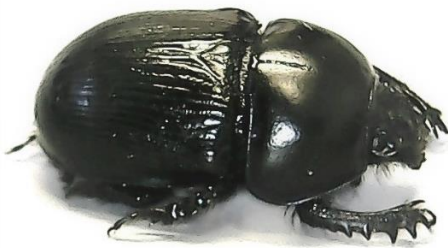

### Dung Beetles you might encounter in East Gippsland

The images are a quick photographic reference guide to dung beetles encountered in East Gippsland. Sizes are relative, with *Geotrupes spiniger* being the largest of the beetles at around 20-25 mm.

*Aphodius fimetarius*

*Bubas bison*

*Euoniticellus fulvus*

*Geotrupes spiniger*

*Hamonthophagus depressus*

*Onitis aygulus*

*Onthophagus australis (N)*

*Onthophagus binodis*